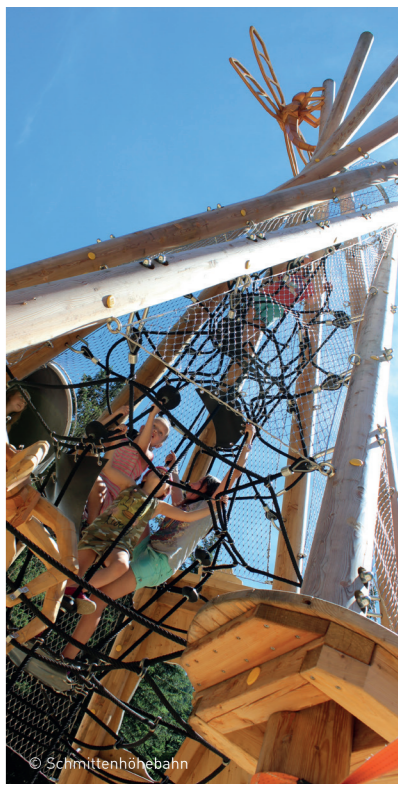

Climbing Fun for Everyone

Fun-tastic Climbing

Discover pronatour's latest attractions, the Boulder Adventure Block and the Boulder Shack), offering a fun climbing experience at a fixed price.

Specially tailored routes, developed by our climbing experts, enable a fulfilling climbing experience for all target groups. (Children, young people and adults)

Playful Climbing

Whether you are looking for challenging bouldering or fun climbing and motor skill development, pronatour will create a complete package suitable for big or small, experts and beginners. Learn more about our wide product range featuring climbing, parkour, activity and movement and playground experiences.